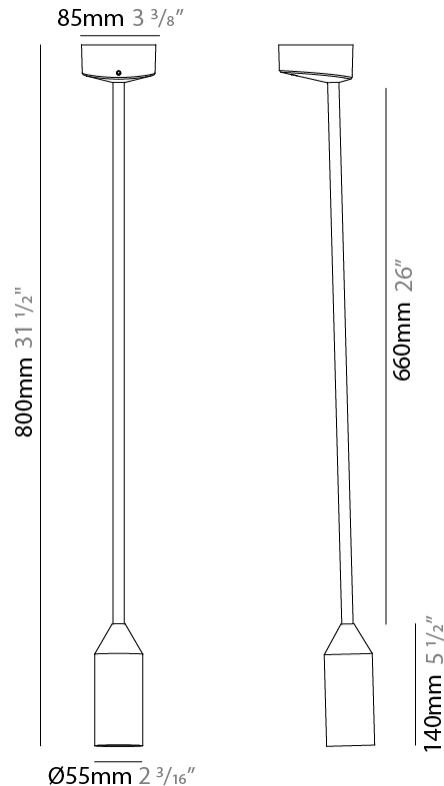

FLAMINGO SUSPENSION

E9C094-

base number   Finish
Options

1. To build a product code in our configurator select the specify button on the base model # product page
2. To build a manual product code on this datasheet choose from the options listed below in blue font and add the suffix to the base model #

GENERAL

Series: Flamingo
Brand: Platek
Division: Exterior
Mounting Type: Suspension
Mounting Location: Ceiling
Subcategory: Downlight

PHYSICAL

Shape: Cylinder
Diameter (mm): 55
Diameter (in): 2 ³/₁₆
Height (mm): 800
Height (in): 31 ¹/₂
Extension (mm): 450
Extension (in): 17 ¹¹/₁₆
Light Distribution: Direct
Weight (kg): 1
Weight (lbs): 2.2
Screws: No visible screws
Diffuser: Frosted Methacrylate - 2mm
Fixture Finish: [BLK / WHI / COR](#)
Fixture Material: Aluminum
Upon Request: Finishes - Anthracite, Bronze

ELECTRICAL

Lamp Type: LED
Input Wattage (W): 9
Total Output Wattage (W): 7
Dimming: Non-Dimmable / 0-10V Dimming
Driver Included: No
Driver Location: Remote
Driver Type: Constant Voltage - Universal
Driver Class: Class 2
Input Voltage (V): 120 - 277
Constant Voltage (V): 24

LED

Number of LEDs: 1
Color Temperature (°K): 3000
Max. Delivered Lumen (lm): 385
Nominal Lumen (lm): 705
CRI: >80 CRI
Lamp Life (hrs): 60000

OPTICAL

Optic°: 76
Beam Angle: Diffused

RATINGS AND CERTIFICATIONS

Certified By: Certified for North American Standards
IP rating: IP65
IK Rating: IK06
Bug Rating: B0 U0 G0