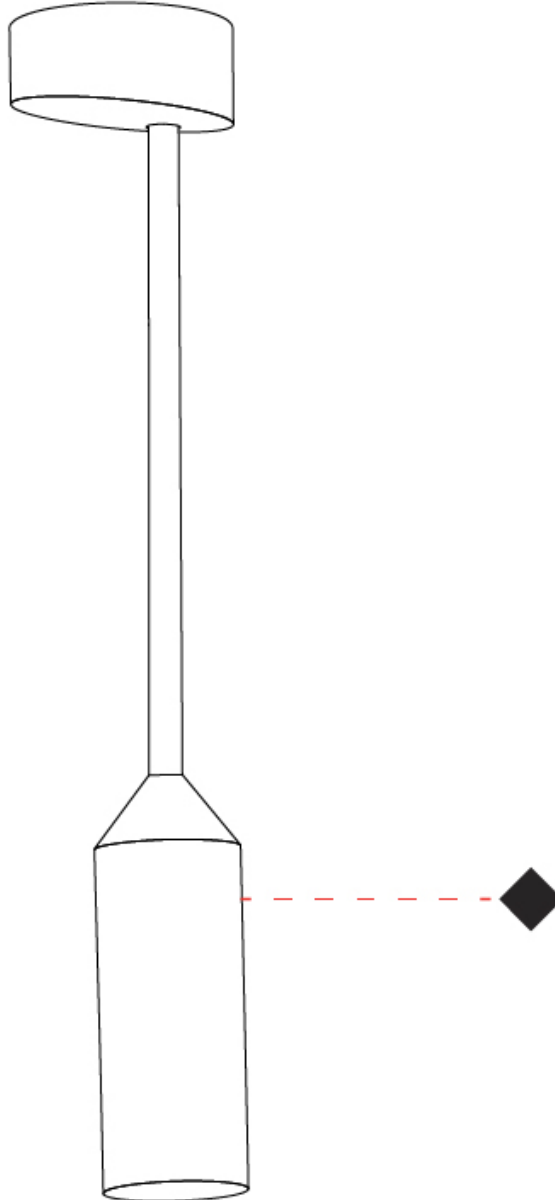

FLAMINGO SUSPENSION

E9C094-

PROJECT _____

TYPE _____

SPECIFIER _____

QUANTITY _____

DATE _____

E